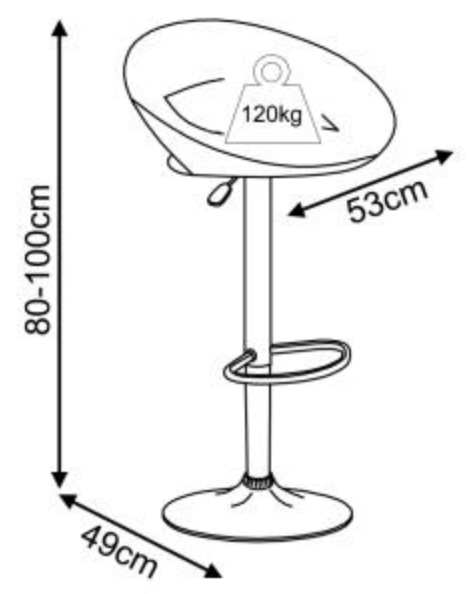

1

2

A		X1
B		X1
C		X1
D		X1
E		X1
F	M6x16mm	X4
G	6#	X1

3

4

max. 120 kg