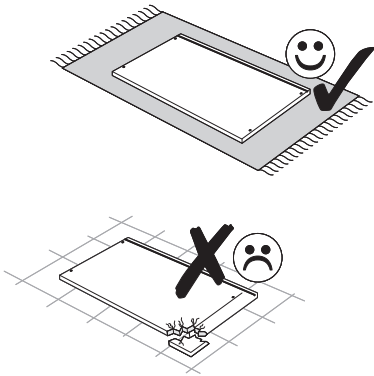

This section contains various safety and assembly icons. At the top left, two human figures represent the number of people needed. Next to them is a toolbox containing a pencil, hammer, power drill, screwdriver, and safety glasses. To the right, a trash bin with a large 'X' indicates that parts should not be discarded, while a cabinet with a checkmark shows the correct disposal method. Below these are icons for handling parts: a question mark, a sad face, and a telephone icon suggest consulting the manual or customer support if unsure; a thumbs up icon indicates a correct action. A hand with a bandage and a 'no' symbol warns against touching parts with bare hands. The bottom row shows placement instructions: a rug with a smiley face and checkmark is correct, while a rug with a sad face and 'X' is incorrect. Similarly, a cabinet on a rug with a smiley face and checkmark is correct, while one with a sad face and 'X' is incorrect. The final row shows specific handling instructions: a thumbs up, thumbs down, and eye icon; a sad face and 'X' over a screw; a smiley face and checkmark over a screw; a hand and eye icon; and a hand and eye icon over a surface.