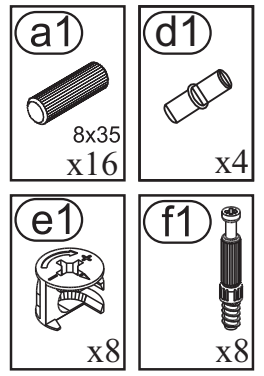

This section contains various safety and assembly icons. At the top left, two human figures represent the number of people needed. Next to them is a toolbox containing a pencil, hammer, power drill, screwdriver, and safety glasses. To the right, a trash bin with a large 'X' indicates that parts should not be discarded, while a cabinet with a checkmark shows the correct disposal method. Below these are icons for handling parts: a question mark, a sad face, and a telephone icon suggest consulting the manual or customer support if unsure; a thumbs up icon indicates a correct action. A hand with a bandage and a 'no' symbol warns against touching parts with bare hands. The bottom row shows placement instructions: a rug with a smiley face and checkmark is correct, while a rug with a sad face and 'X' is incorrect. Similarly, a cabinet on a rug with a smiley face and checkmark is correct, while one with a sad face and 'X' is incorrect. The final row shows specific handling instructions: a thumbs up, thumbs down, and eye icon; a sad face and 'X' over a screw; a smiley face and checkmark over a screw; a hand and eye icon; and a hand and eye icon over a surface.