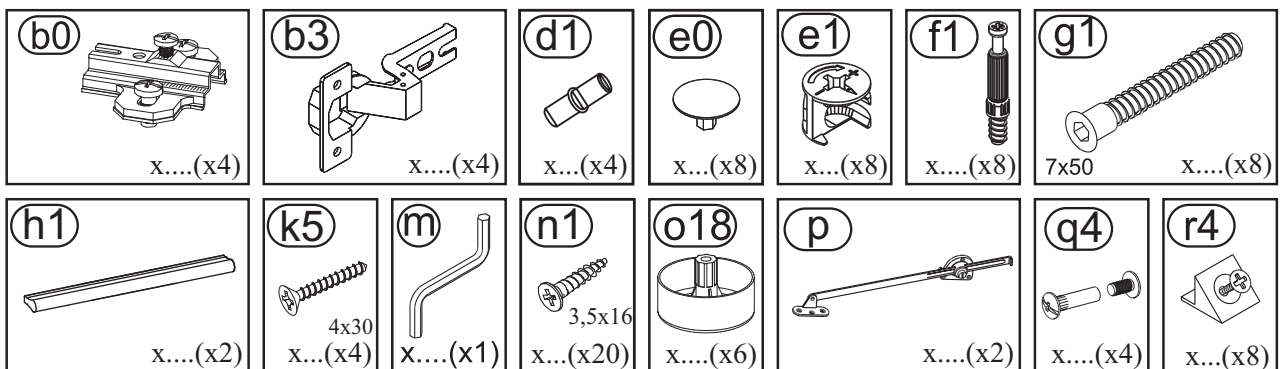

This section contains various safety and assembly icons. At the top left, two human figures represent the number of people needed. Next to them is a toolbox containing a pencil, hammer, power drill, screwdriver, and safety glasses. To the right, a trash bin with a large 'X' indicates that parts should not be discarded, while a cabinet with a checkmark shows the correct disposal method. Below these are icons for handling parts: a question mark, a sad face, and a telephone icon suggest consulting the manual or customer support if unsure; a thumbs up icon indicates a correct action. A hand with a bandage and a 'no' symbol warns against touching parts with bare hands. The bottom row shows placement instructions: a rug with a smiley face and checkmark is correct, while a rug with a sad face and 'X' is incorrect. Similarly, a cabinet on a rug with a smiley face and checkmark is correct, while one with a sad face and 'X' is incorrect. The final row shows specific handling instructions: a thumbs up, thumbs down, and eye icon; a sad face and 'X' over a screw; a smiley face and checkmark over a screw; a hand and eye icon; and a hand and eye icon over a surface.