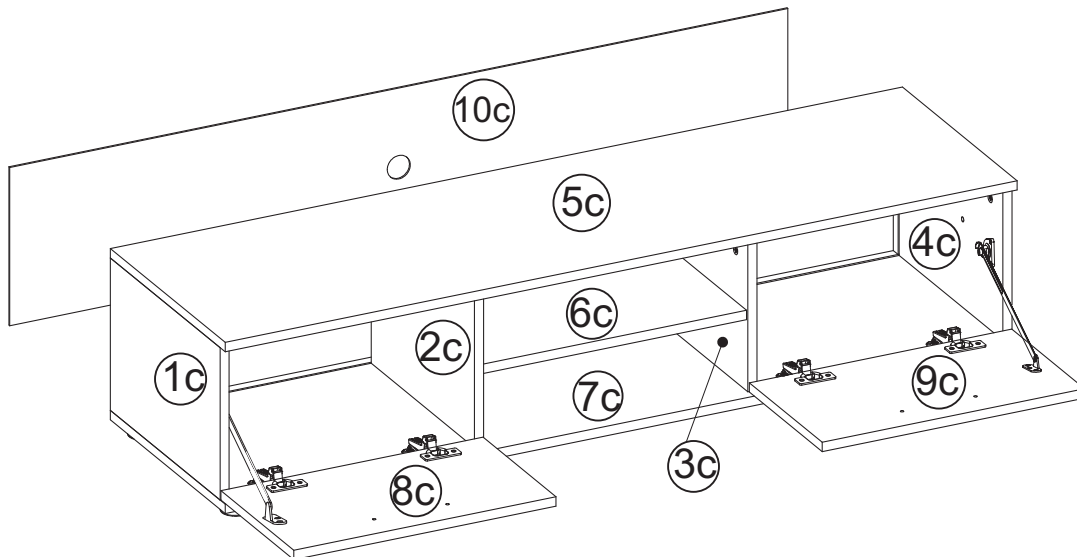

This section contains various safety and assembly icons. At the top left, two human figures represent the number of people needed. Next to them is a toolbox containing a pencil, hammer, power drill, screwdriver, and safety glasses. To the right, a trash bin with a large 'X' indicates that parts should not be discarded, while a cabinet with a checkmark shows the correct disposal method. Below these are icons for handling parts: a question mark, a sad face, and a telephone icon suggest consulting the manual or customer support if unsure; a thumbs up icon indicates a correct action. A hand with a bandage and a 'no' symbol warns against touching parts with bare hands. The bottom row shows placement instructions: a rug with a smiley face and checkmark is correct, while a rug with a sad face and 'X' is incorrect. Similarly, a cabinet on a rug with a smiley face and checkmark is correct, while one with a sad face and 'X' is incorrect. The final row shows specific handling instructions: a thumbs up, thumbs down, and eye icon; a sad face and 'X' over a screw; a smiley face and checkmark over a screw; a hand and eye icon; and a hand and eye icon over a surface.